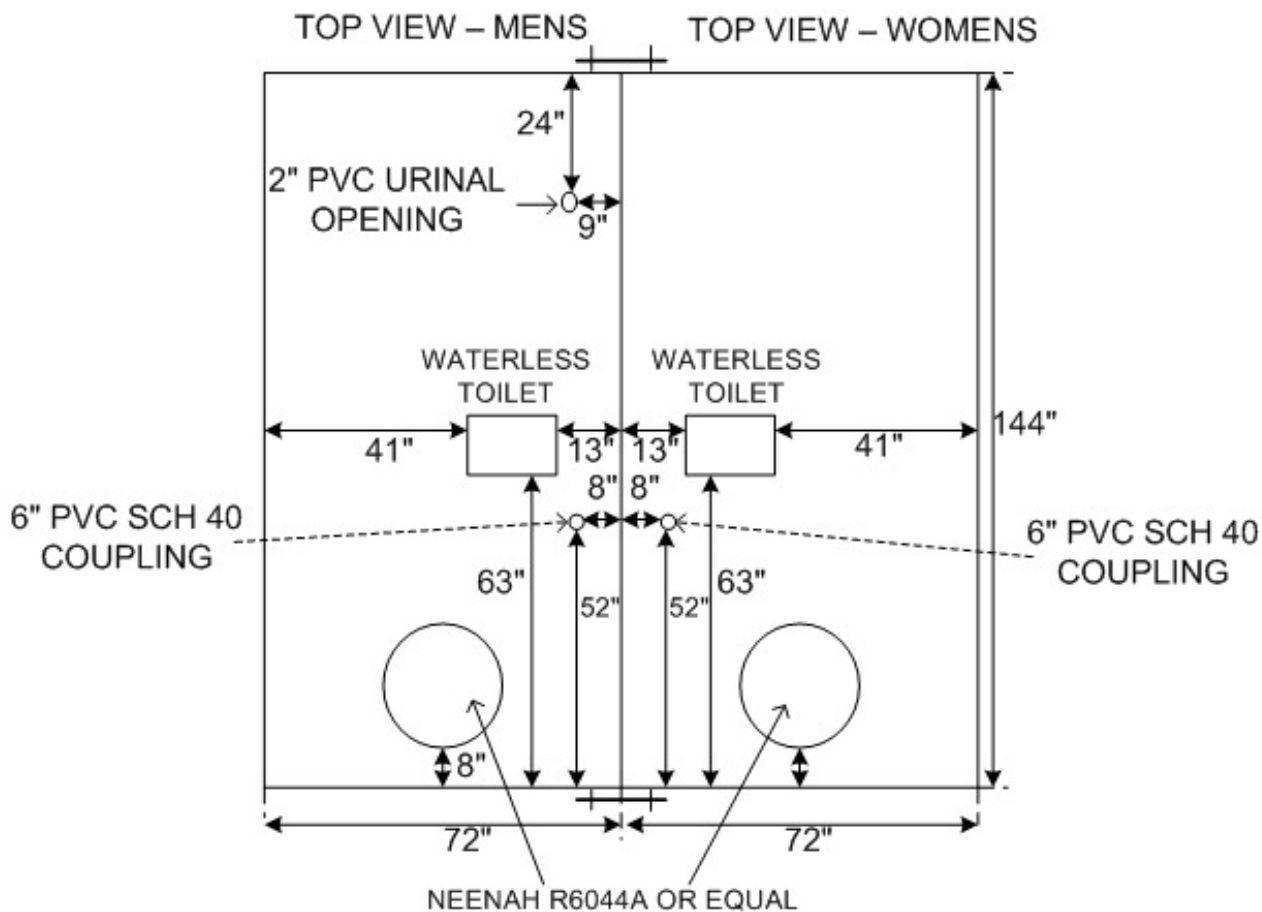

PRIVY VAULT

PRIVY VAULT – SIDE VIEW

**NORWALK
TANK
COMPANY**

2121 Maple Road
Joliet, IL 60432
Phone: (815)726-3351
Fax: (815) 726-2945

NORWALK
PRIVY
VAULT

For pricing information,
phone, fax or email
estimate@norwalktank.com