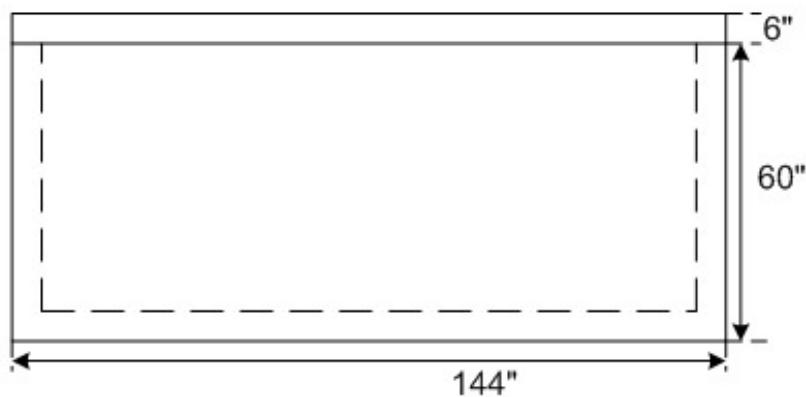

PRIVY VAULT

PRIVY VAULT – SIDE VIEW

**NORWALK
TANK
COMPANY**

2121 Maple Road
Joliet, IL 60432
Phone: (815)726-3351
Fax: (815) 726-2945

NORWALK
PRIVY
VAULT

For pricing information,
phone, fax or email
estimate@norwalktank.com