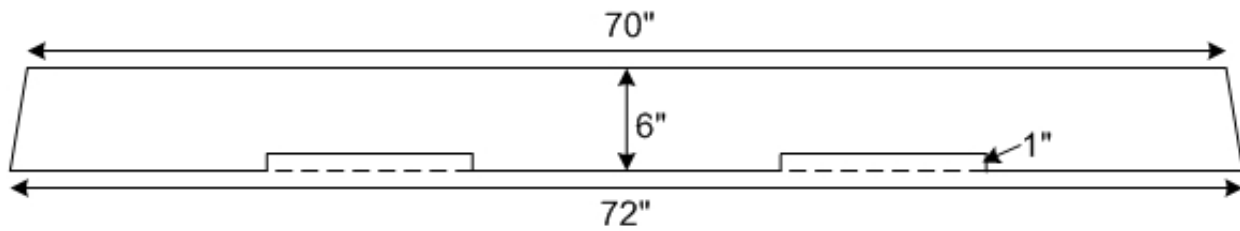

PRECAST CONCRETE PARKING BUMPER

NORWALK
TANK
COMPANY

2121 Maple Road
Joliet, IL 60432
Phone: (815)726-3351
Fax: (815) 726-2945

PRECAST
CONCRETE
PARKING
BUMPER

For pricing information,
phone, fax or email
estimate@norwalktank.com