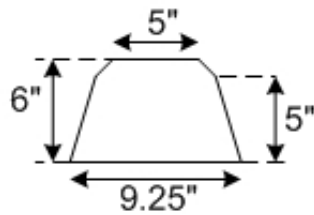

PRECAST CONCRETE PARKING BUMPER

NORWALK
TANK
COMPANY

2121 Maple Road
Joliet, IL 60432
Phone: (815)726-3351
Fax: (815) 726-2945

PRECAST
CONCRETE
PARKING
BUMPER

For pricing information,
phone, fax or email
estimate@norwalktank.com