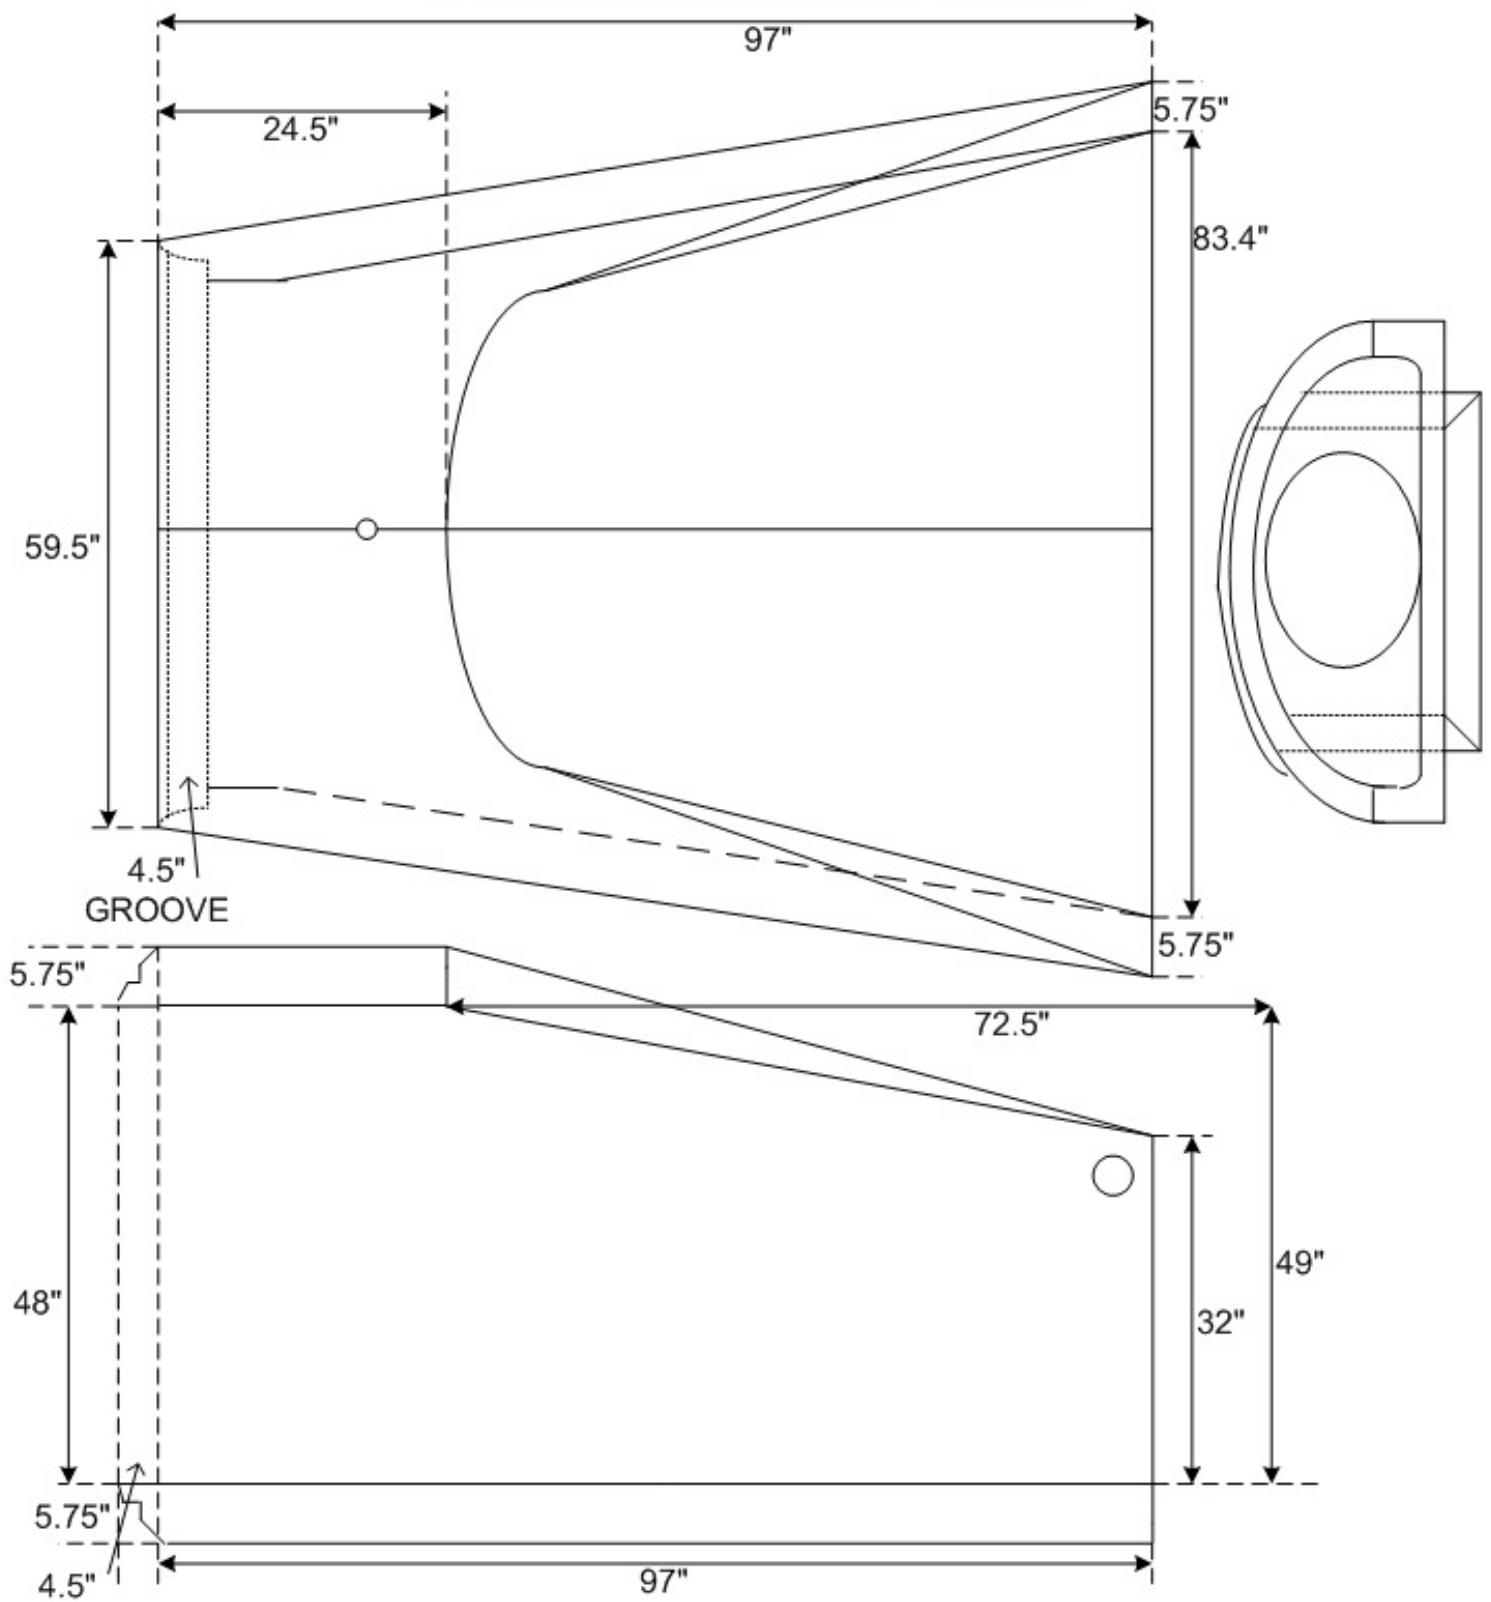

48" FLAT BOTTOM FLARED END SECTION

NORWALK
TANK
COMPANY

2121 Maple Road
Joliet, IL 60432
Phone: (815)726-3351
Fax: (815) 726-2945

48" FLAT
BOTTOM
FLARED END
SECTION

For pricing information,
phone, fax or email
estimate@norwalktank.com