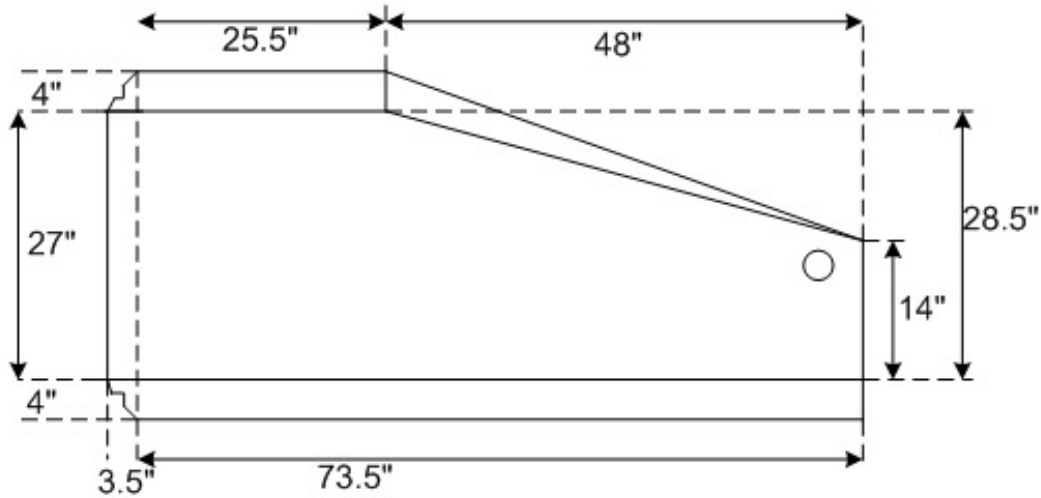

27" FLAT BOTTOM FLARED END SECTION

**NORWALK
TANK
COMPANY**

2121 Maple Road
Joliet, IL 60432
Phone: (815)726-3351
Fax: (815) 726-2945

27" FLAT
BOTTOM
FLARED END
SECTION

For pricing information,
phone, fax or email
estimate@norwalktank.com