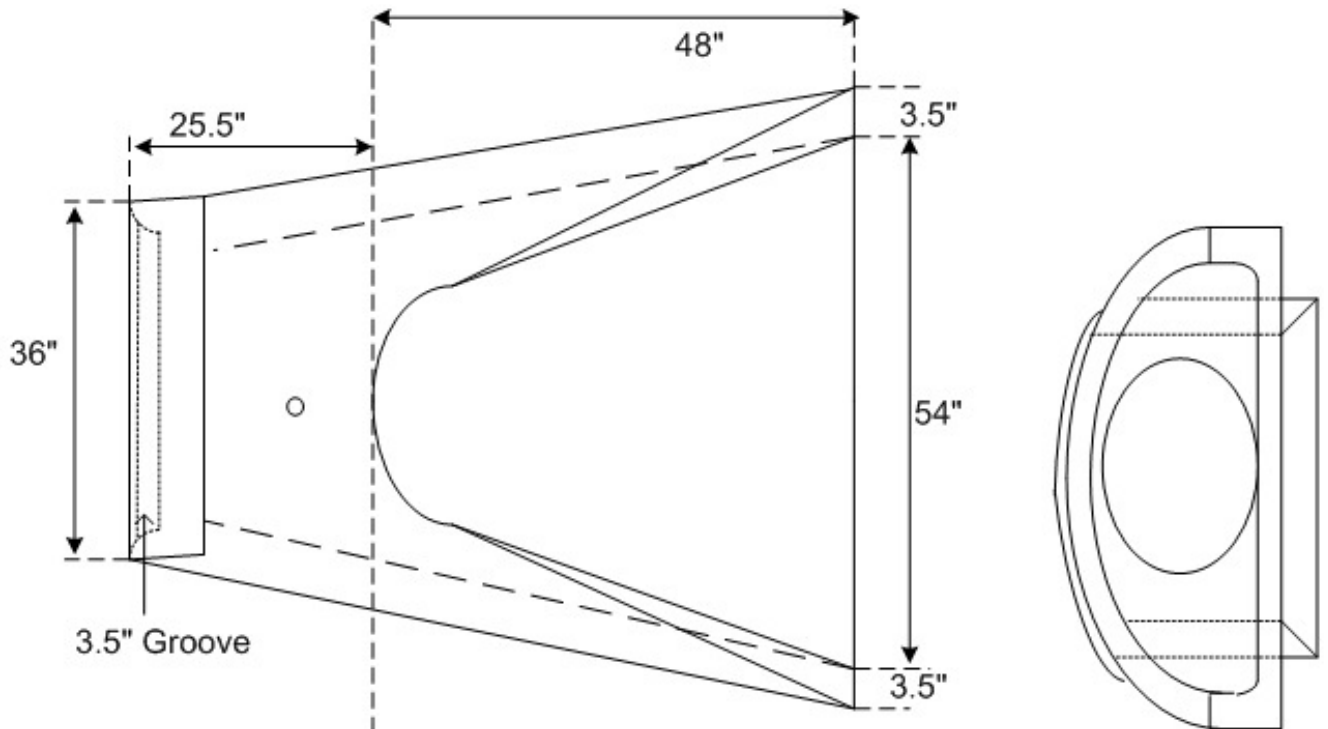

27" FLAT BOTTOM FLARED END SECTION

**NORWALK
TANK
COMPANY**

2121 Maple Road
Joliet, IL 60432
Phone: (815)726-3351
Fax: (815) 726-2945

27" FLAT
BOTTOM
FLARED END
SECTION

For pricing information,
phone, fax or email
estimate@norwalktank.com