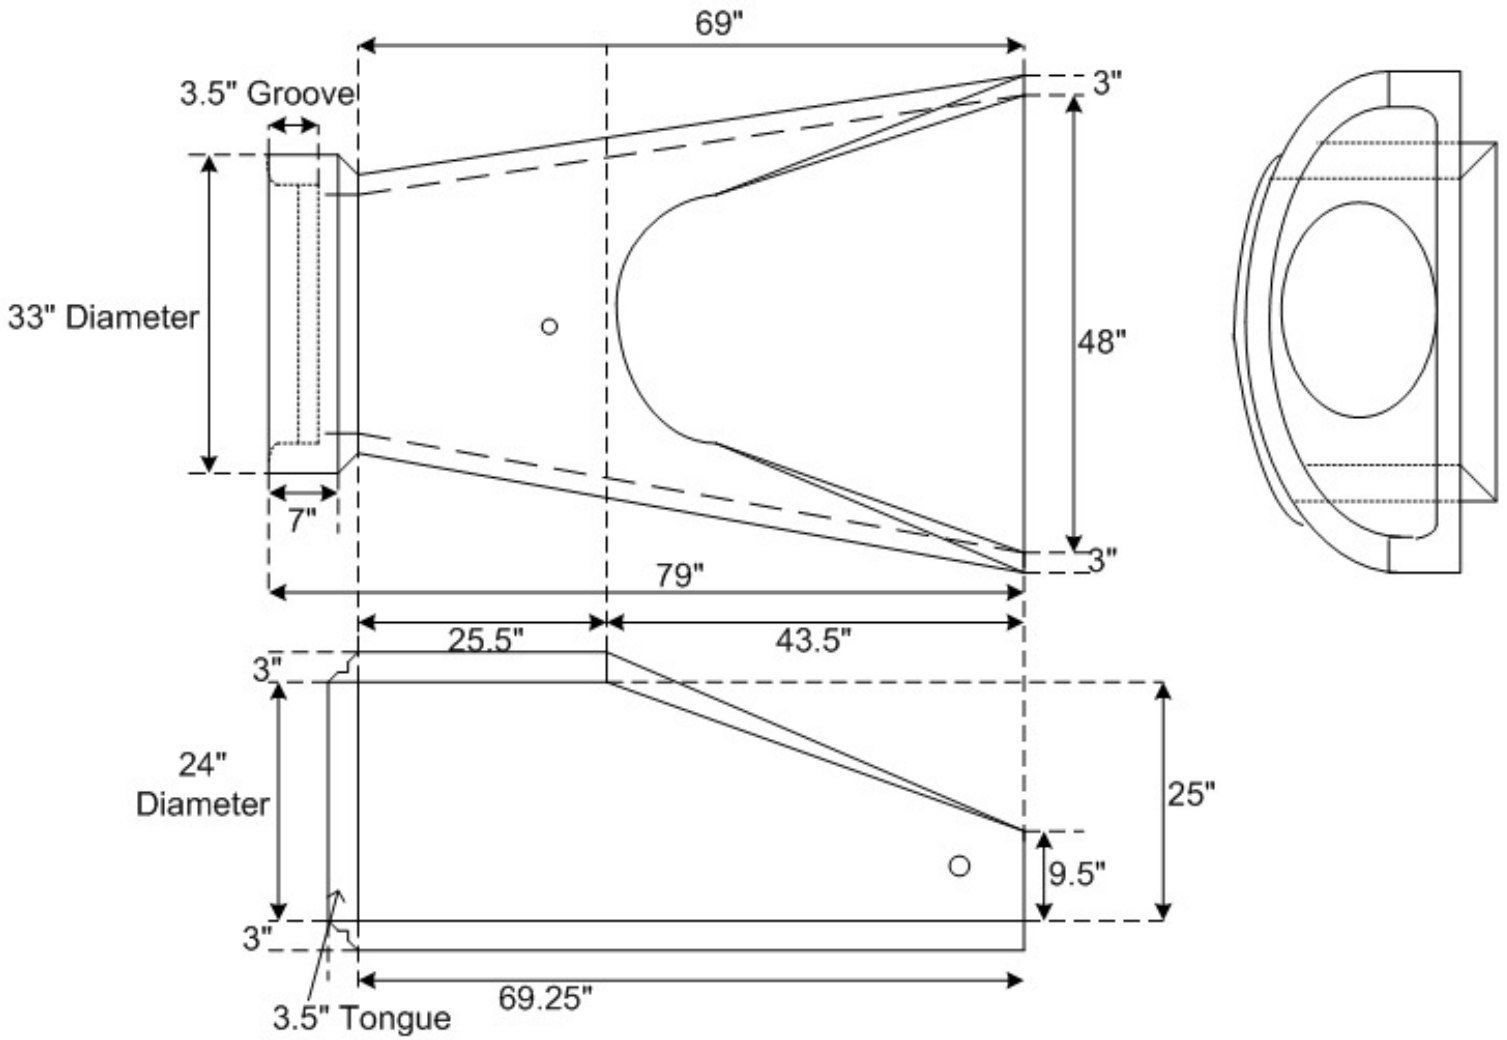

24" FLAT BOTTOM FLARED END SECTION W/MODIFIED BELL

NORWALK
TANK
COMPANY

2121 Maple Road
 Joliet, IL 60432
 Phone: (815)726-3351
 Fax: (815) 726-2945

24" FLAT
 BOTTOM
 FLARED END
 SECTION W/
 MODIFIED BELL