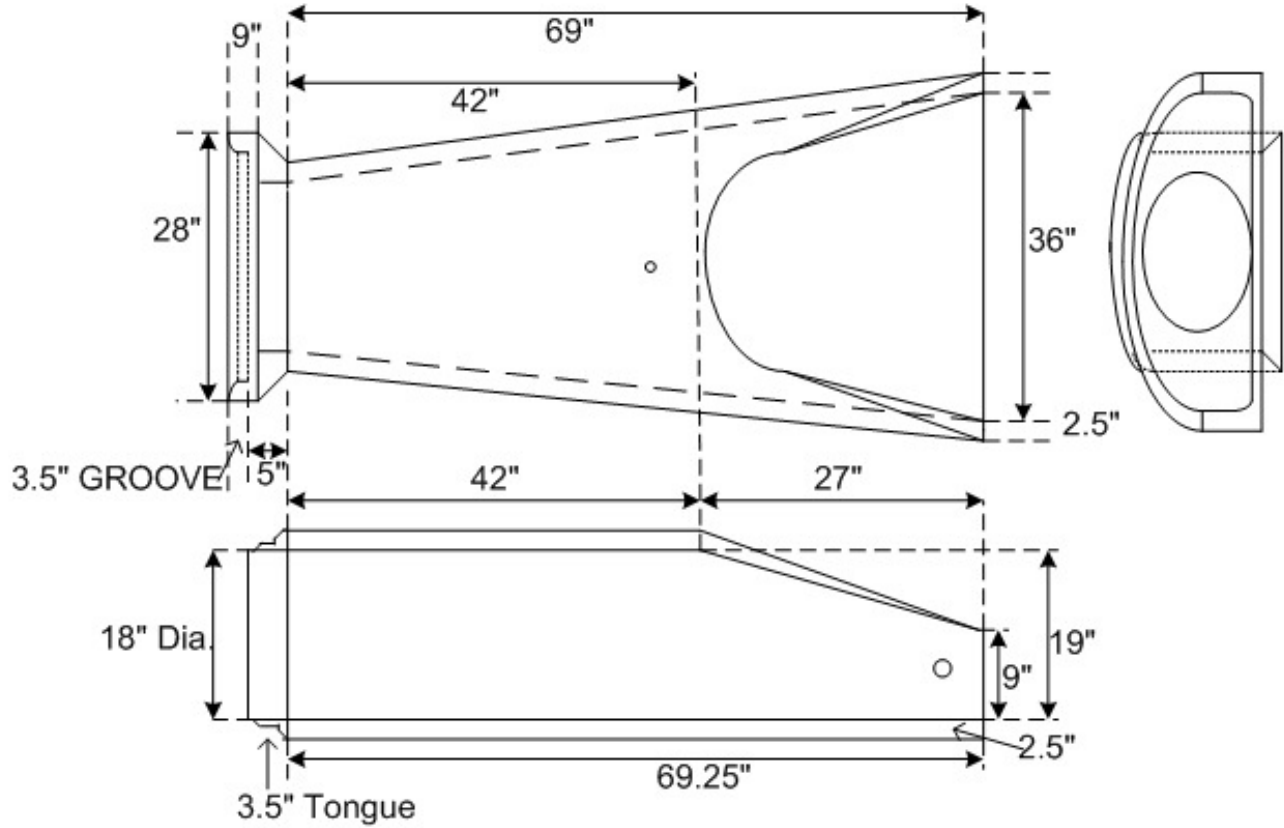

18" FLAT BOTTOM FLARED END SECTION W/MODIFIED BELL

**NORWALK
TANK
COMPANY**

2121 Maple Road
Joliet, IL 60432
Phone: (815)726-3351
Fax: (815) 726-2945

18" FLAT
BOTTOM
FLARED END
SECTION W/
MODIFIED BELL

For pricing information,
phone, fax or email
estimate@norwalktank.com