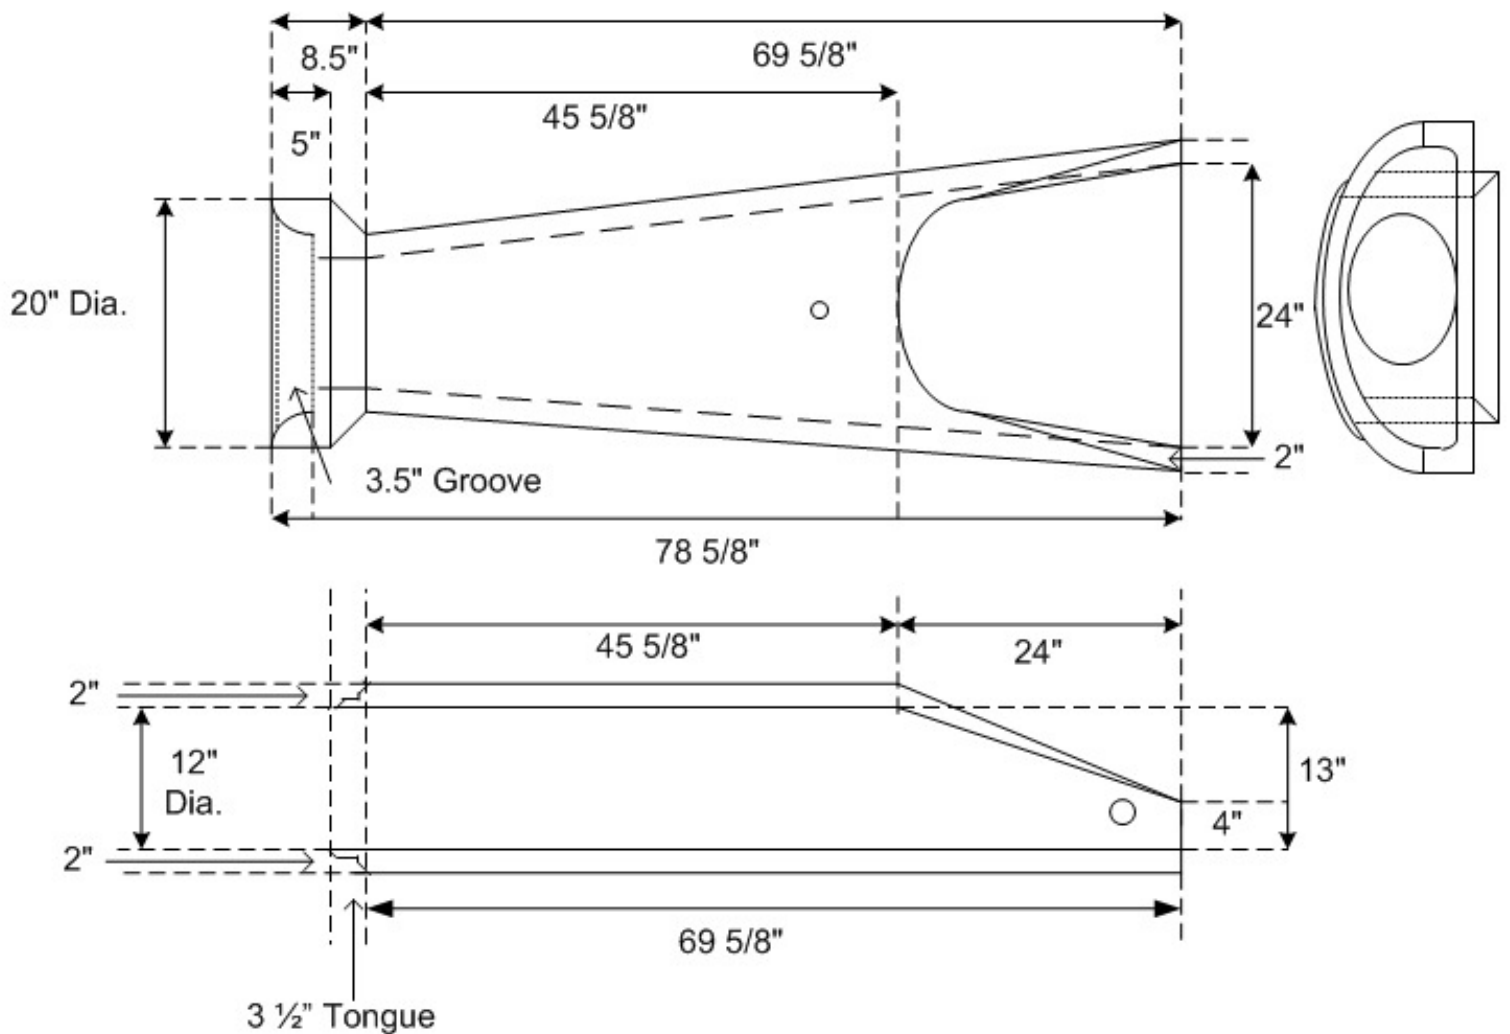

12" FLAT BOTTOM FLARED END SECTION W/MODIFIED BELL

**NORWALK
TANK
COMPANY**

2121 Maple Road
Joliet, IL 60432
Phone: (815)726-3351
Fax: (815) 726-2945

12" FLAT
BOTTOM
FLARED END
SECTION W/
MODIFIED BELL

For pricing information,
phone, fax or email
estimate@norwalktank.com