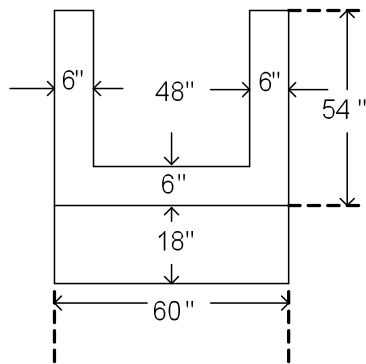

CANOE LAUNCH

END VIEW

REINFORCEMENT: #4 BAR ON 12" CENTERS,
 BOTH WAYS, DOUBLE MAT, WITH FIBER
 REINFORCEMENT.
 APPROXIMATE WEIGHT = 13,612 POUNDS