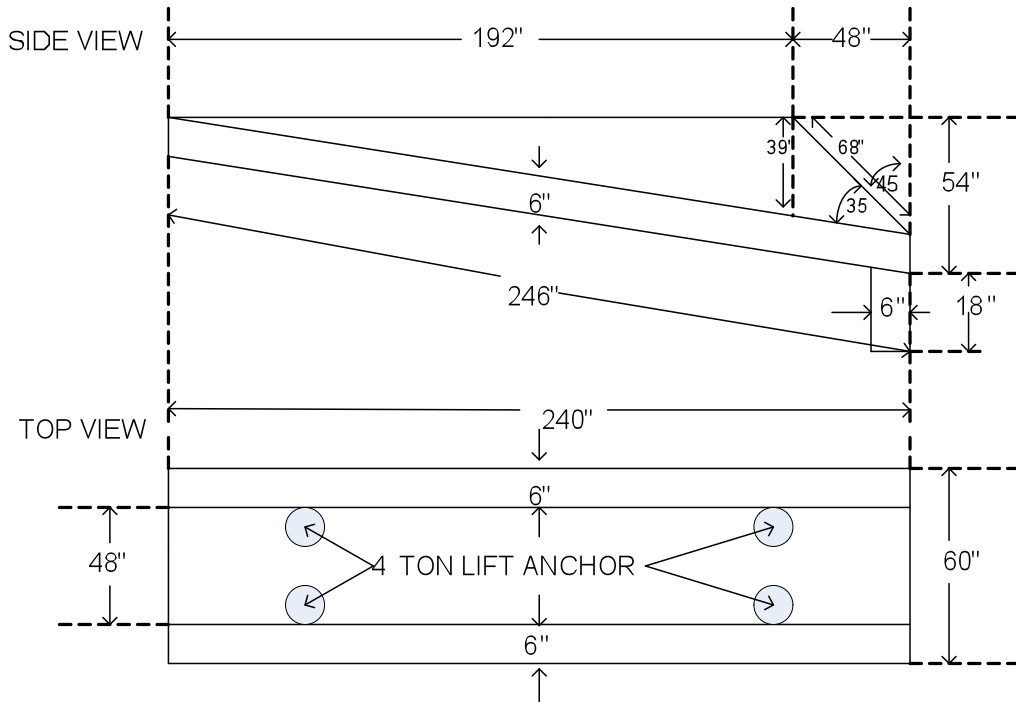

CANOE LAUNCH

END VIEW

REINFORCEMENT: #4 BAR ON 12" CENTERS,
 BOTH WAYS, DOUBLE MAT, WITH FIBER
 REINFORCEMENT.
 APPROXIMATE WEIGHT = 13,612 POUNDS